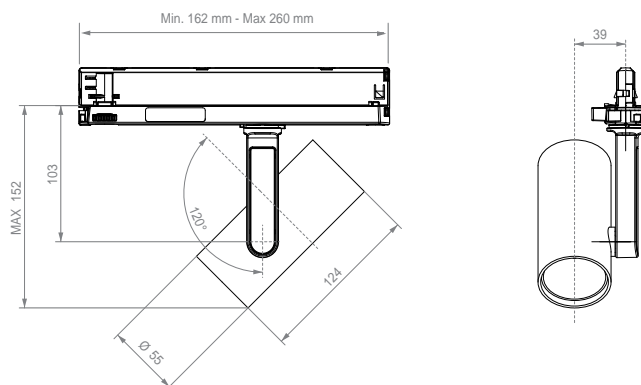

LED projector dedicated to the Retail and Hospitality segment; its minimalist style fits perfectly in any environment. Reflectors available with beam angles from 15° to 60°.

Colore  
Colour

TRACK 0,6 Kg DRIVER INCLUDED 220-240 V 50/60 Hz IP 20 CE