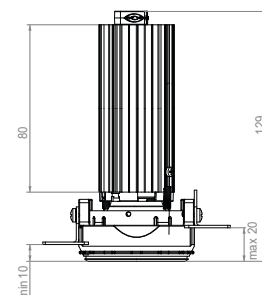

13 W - 16 W Version

RECESSED **~,- Kg** DRIVER INCLUDED **220-240V** **50/60 Hz** **IP 20**

CARATTERISTICHE TECNICHE / TECHNICAL FEATURES

CORPO / BODY

In estrusione di alluminio verniciato a polvere epossidica
Extruded aluminium epoxy powder coated