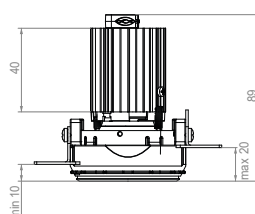

LORI F TRIMLESS

Incasso LED nato per il Retail e l' Hospitality; il suo stile minimalista e all'avanguardia si integra perfettamente in ogni ambiente. Riflettori disponibili con fasci di apertura da 15° a 60°.

Recessed led fixture dedicated to the Retail and Hospitality segment; its minimalist style fits perfectly in any environment. Reflectors available with beam angles from 15° to 60°.

Colore
Colour

9 W - 12 W Version